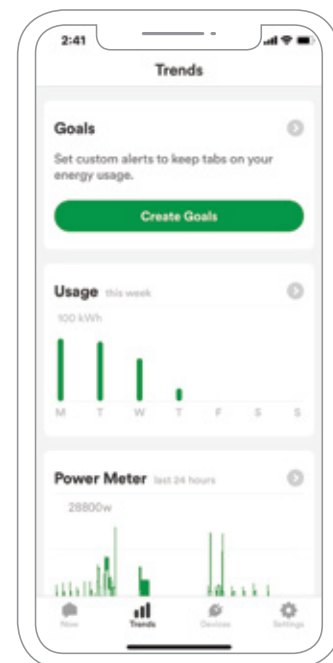

Customize

Set energy usage goals, estimate your monthly energy bills, and take proactive action to cut down on your energy waste. If your home is solar equipped, you can view solar generation, and monitor your return on investment.