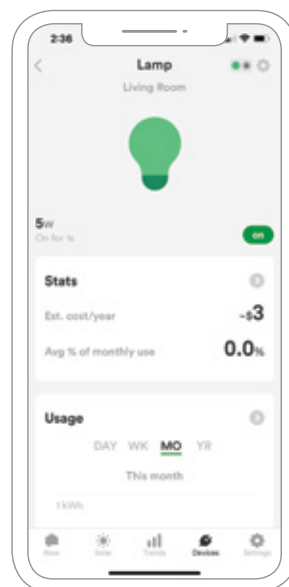

# Energy Management

There's no reason your home's electrical bill should be a mystery. **Gain a little insight to manage your energy better** and keep the household budget on track.

With the Wiser Energy system you will see where your money goes and easily spot the inefficiencies that increase your expenses. **The Wiser Energy system will help you take advantage of cheaper, off-peak energy** and make the most of your solar power installation.

**Is home safety your main concern?** The Wiser Energy system detects electrical use and sends you notifications via the app, like when your garage door opens, or when you leave a curling iron plugged in.

A growing list of smart device integrations including **Philips Hue, Wemo Insight and Kasa smartplugs** enable the ability to take action directly within the app.

See energy usage trends and create goals with the intuitive, easy to use app