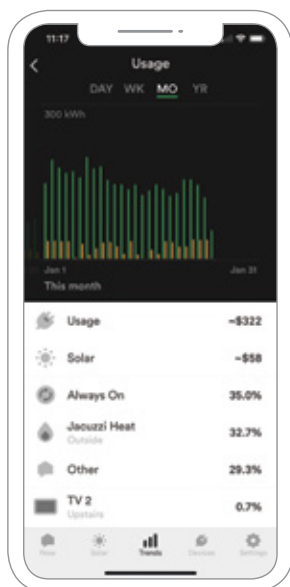

Energy Management

There's no reason your home's electrical bill should be a mystery. **Gain a little insight to manage your energy better** and keep the household budget on track.

With the Wiser Energy system you will see where your money goes and easily spot the inefficiencies that increase your expenses. **The Wiser Energy system will help you take advantage of cheaper, off-peak energy** and make the most of your solar power installation.

Is home safety your main concern? The Wiser Energy system detects electrical use and sends you notifications via the app, like when your garage door opens, or when you leave a curling iron plugged in.

A growing list of smart device integrations including **Philips Hue, Wemo Insight and Kasa smartplugs** enable the ability to take action directly within the app.

See energy usage trends and create goals with the intuitive, easy to use app