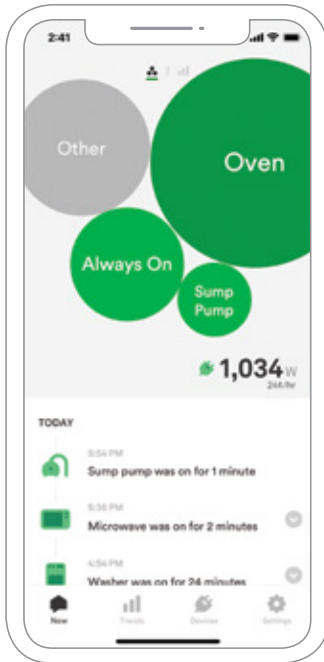

# Welcome to a **WISER ENERGY** home

There's living, and there's living wisely.

In our fast-moving, non-stop world it's easy to lose sight of that.

There are always things to keep track of and to manage.

# Meet Wiser

Wiser Energy™ from Square D™ is an integral part of any smart home. It helps you keep tabs on your home by notifying you when devices are ON or OFF, and monitors home energy usage in real time, for a safer and more efficient home.

The Wiser Energy system uses the Sense app Square D edition for 24/7 monitoring of your valuable appliances and electronics