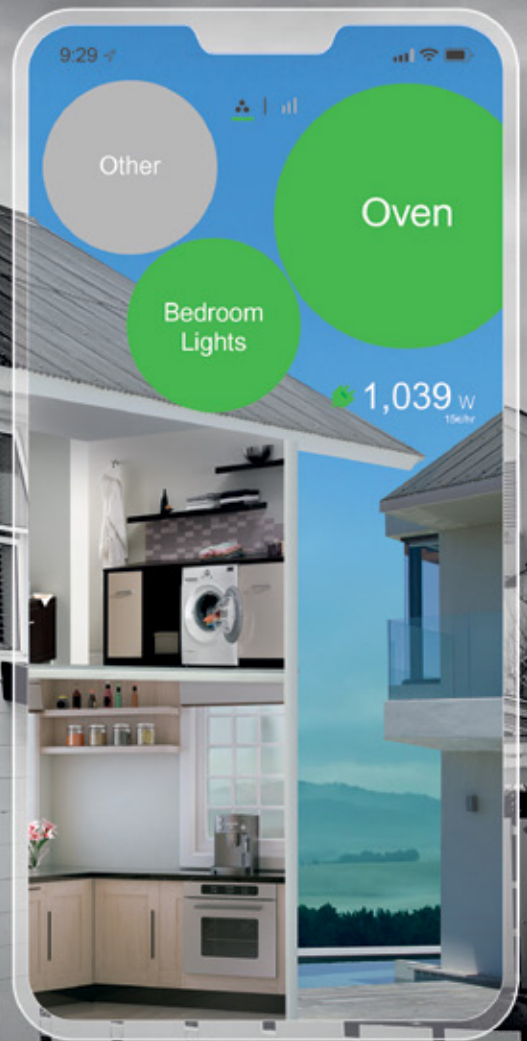

# Discover the **WISER ENERGY** difference

Life Is 

**SQUARE D**™

by Schneider Electric

A black and white photograph of a woman lying on her back on a light-colored sofa, laughing heartily. She is wearing a dark long-sleeved top and pants. Her head is resting on the sofa's backrest, and her eyes are closed in a joyful expression. The background consists of a large, multi-tiered bookshelf filled with books and decorative items. A large, semi-transparent green circle is overlaid on the upper left portion of the image, containing white text.

**Wouldn't it be nice  
to keep tabs on your  
home from anywhere?**

# Meet Wiser

Wiser Energy™ from Square D™ is an integral part of any smart home. It helps you keep tabs on your home by notifying you when devices are ON or OFF, and monitors home energy usage in real time, for a safer and more efficient home.

The Wiser Energy system uses the Sense app Square D edition for 24/7 monitoring of your valuable appliances and electronics