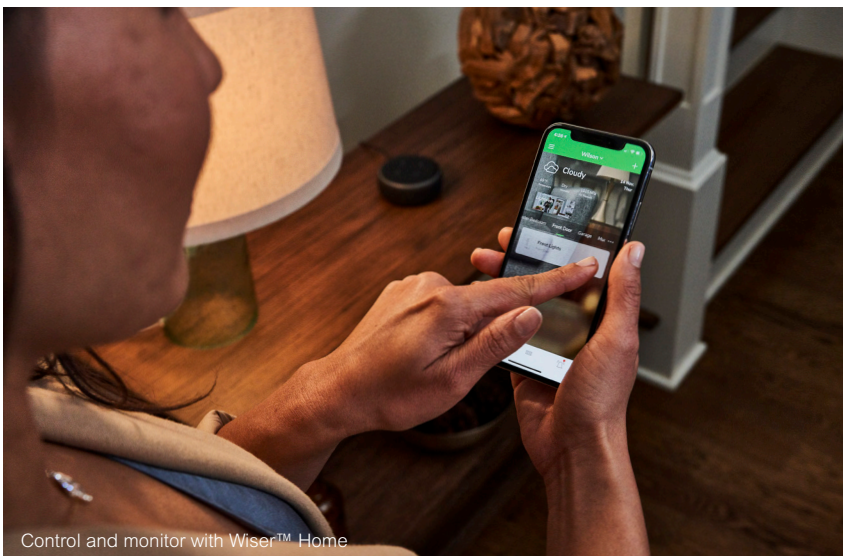

X Series Wi-Fi receptacle with wall plate

Time-tested reliability with a twist

Most light switches, outlets, and wall plates look the same as they did in the 1970s. Of course, anything that lasts that long surely must be doing something right. And yet, with Square D innovation, our new wiring devices retain all the classic functionality while raising the bar on aesthetics, durability, and connectivity.

Design is at the heart of our new wiring devices: X Series. The devices were designed with an elegant, minimalist look in mind, and this simplicity extends beyond form into function. We've consolidated all the new features into fewer products, so you get every benefit in any device you choose. It's all a variation on the same theme: flush-mounted, easy to install, and connected options.

Square D X Series: setting a new standard

Flexible and feature-rich, X Series sets the new benchmark for how today's wiring devices should look and feel. With X Series' interchangeable, flush-facing covers, you can adapt to any interior décor, while connectivity options help you save energy and live comfortably. The bottom line: X Series upgrades the conventional without reinventing the wheel.

Control and monitor with Wiser™ Home