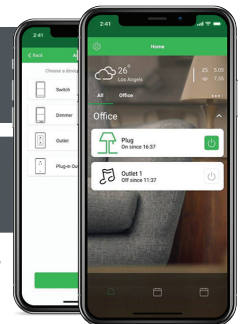

Comfort and convenience with built-in connectivity

See how
Wiser Home
works

X Series devices are part of a larger universe of Square D residential energy solutions.

From grid to plug, we help you manage your home's electricity use more intelligently. With the Wiser™ Home by Schneider Electric app, you can harness Wi-Fi and Z-Wave connectivity to bring intelligent control to any plug or switch. Our connected receptacles become a key piece of the connected home, allowing you to control your receptacles and lights remotely.

Set lighting scenes for any situation

- Dinner time
- Movie time
- Bed time

Create schedules that fit your lifestyle

- Preset timing
- Align lighting with sunrise and sunset

Amazon Alexa and all related logos are trademarks of Amazon.com, Inc. or its affiliates. Google and Google Nest Audio are trademarks of Google LLC.

Download Wiser Home by Schneider Electric

Download on the App Store

Download from Google Play

Our Z-Wave devices do not work with any Schneider Electric app. Requires connection to a third-party hub.

Square D X Series connected devices