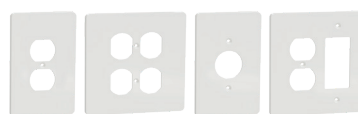

1-gang mid+ duplex outlet wall plate	SQWS422011	WH, LA, BK, GY
2-gang mid+ 2 duplex outlet wall plate	SQWS422012	WH, LA, BK, GY
1-gang mid+ single outlet wall plate	SQWS422001	WH, LA, BK, GY
2-gang mid+ 1 duplex 1 deco wall plate	SQWS802452	WH, LA, BK, GY