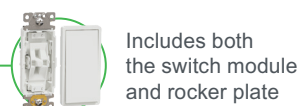

Switches		
Description	Catalog No.	Colour
Switch residential single pole 30 pack	SQR14103	WH
Switch module residential single pole 10 pack	SQR14100	XX
Switch module residential single pole	SQR14101	XX
3-way switch module residential 10 pack	SQR14130	XX
3-way switch module residential	SQR14131	XX
4-way switch module	SQR14141	XX
Momentary switch module residential single pole	SQR14103	XX
Switch module single pole 20 A	SQR14201	XX
3-way switch module 20 A	SQR14231	XX
Switch module rocker plate 10 pack	SQR16100	WH, LA, BK, GY
Switch module rocker plate	SQR16101	WH, LA, BK, GY