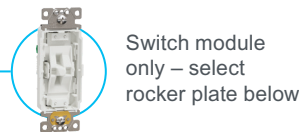

Switches		
Description	Catalog No.	Colour
Switch residential single pole 30 pack	SQR14103	WH
Switch module residential single pole 10 pack	SQR14100	XX
Switch module residential single pole	SQR14101	XX
3-way switch module residential 10 pack	SQR14130	XX
3-way switch module residential	SQR14131	XX
4-way switch module	SQR14141	XX
Momentary switch module residential single pole	SQR14103	XX
Switch module single pole 20 A	SQR14201	XX
3-way switch module 20 A	SQR14231	XX
Switch module rocker plate 10 pack	SQR16100	WH, LA, BK, GY
Switch module rocker plate	SQR16101	WH, LA, BK, GY