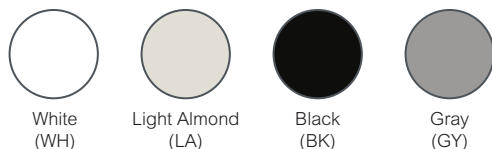

Available in four colors:

-  White (WH)
-  Light Almond (LA)
-  Black (BK)
-  Gray (GY)

Screwless Decorator wall plate

Screwless Decorator multi-gang wall plate (up to 5-gang available)

Decorator wall plate with screws (up to 5-gang available)

30- and 50-A cover plate

Outdoor waterproof covers

Enjoy reliability and a handsome look for outdoor in-use waterproof covers

SQUARE D™ X Series

Available in four colors:

Color legend

- WH = White
- LA = Light Almond
- BK = Black
- GY = Gray
- XX = No Color
- SS = Stainless Steel