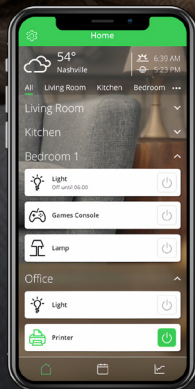

Life Is On

Schneider
Electric

SQUARE D™

A smart home starts with smart wiring devices

X Series smart switch

X Series smart receptacle and wall plate

Wiser™ Home app

shop.se.com