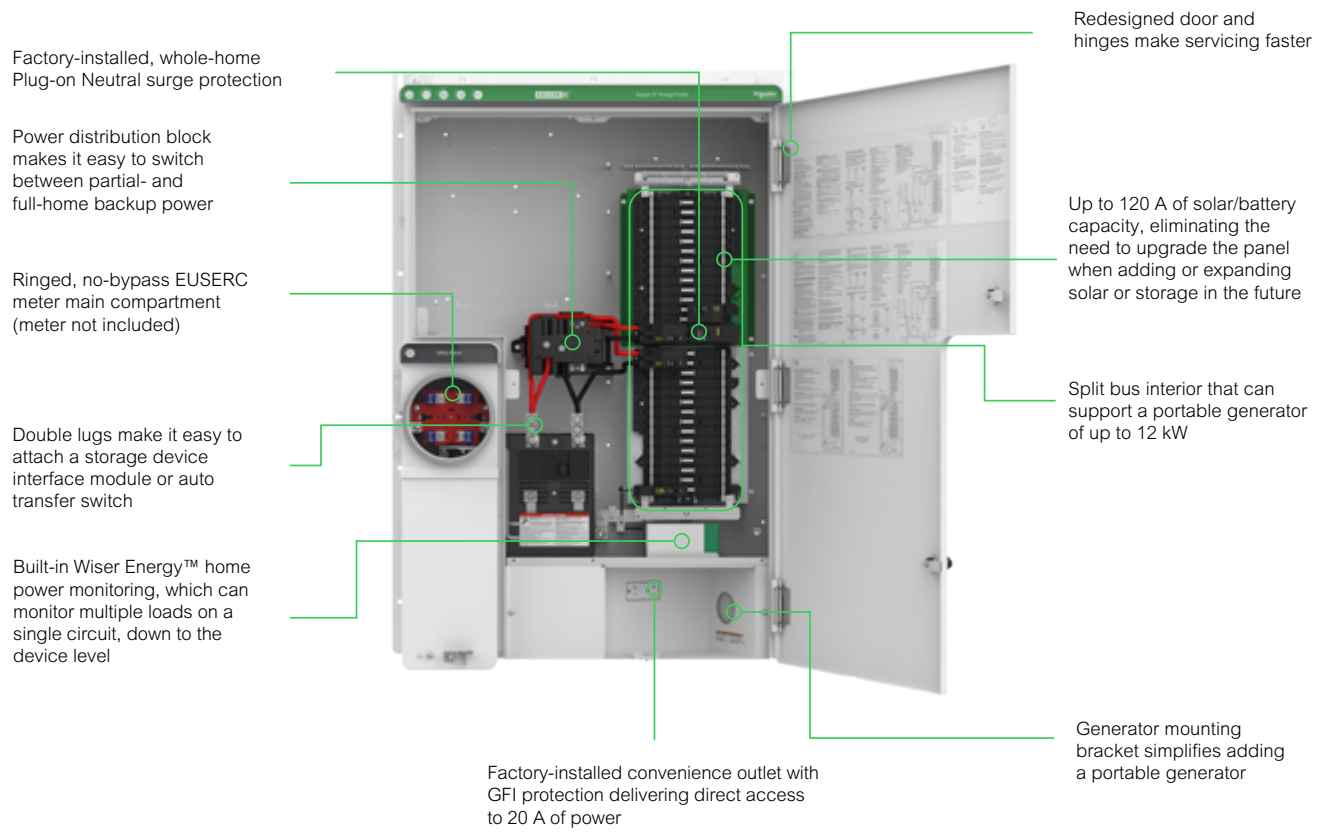

Square D Energy Center’s intuitive architecture is built to manage current and future alternative energy sources — and to speed up installation.

- Compatible with
- Leading solar inverters
 - Any storage, including SolarEdge, LG Chem, Tesla, and SunPower

Connecting homeowners to their energy usage

Each Square D Energy Center comes with an integrated Wiser Energy smart home monitor, which gives homeowners real-time access to their energy usage via the Square D edition of the Sense app so they can make wiser decisions about saving energy.